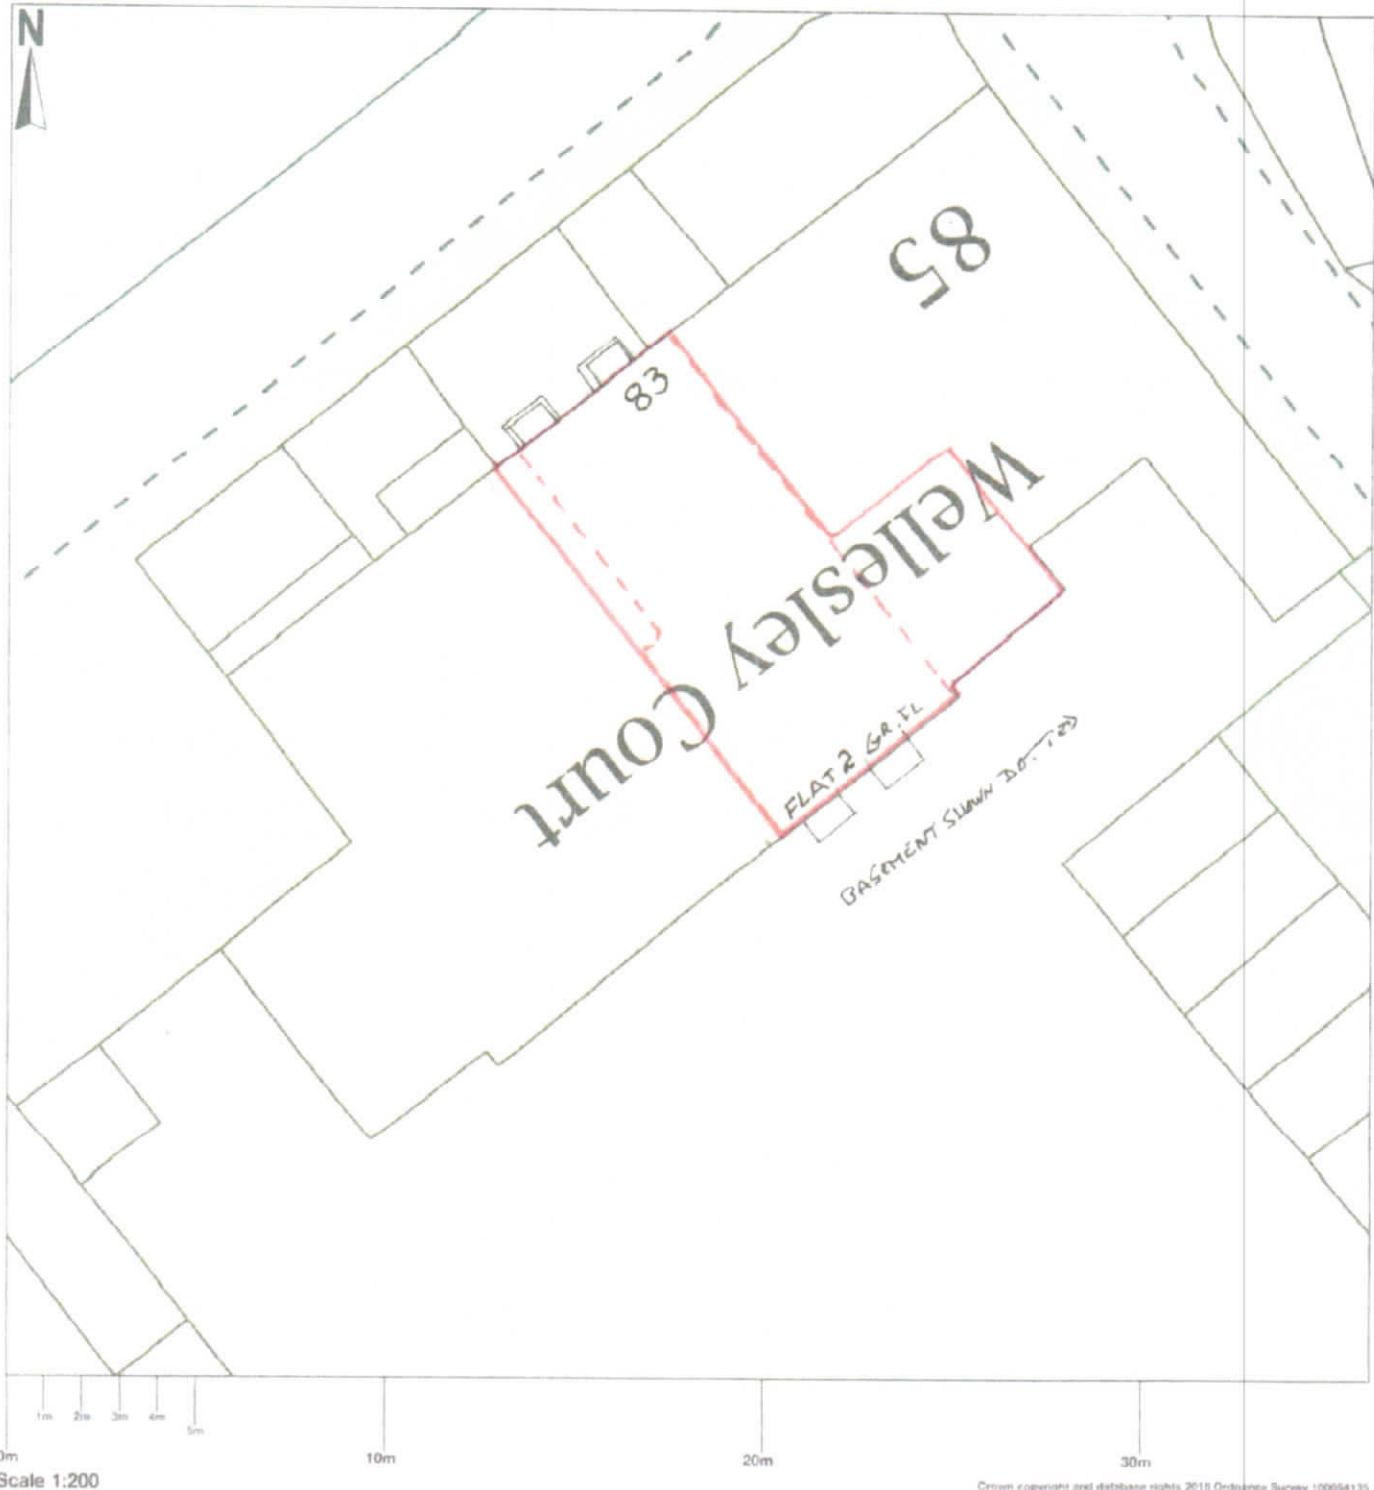

2 Wellesley Court, Greens Place, South Shields, NE33 2AQ

Map area bounded by: 436409,568017 436445,568053. Produced on 22 November 2019 from the OS National Geographic Database. Reproduction in whole or part is prohibited without the prior permission of Ordnance Survey. © Crown copyright 2019. Supplied by UKPlanningMaps.com a licensed OS partner (100054135). Unique plan reference: 8368uk/406581/551649

LIGHT WELLS TO FRONT 1.4m WIDE ORAJECTING 0.7m FROM FACADE AND SET DIRECTLY UNDER SECOND & FIRST FLOOR WINDOWS.

PROPOSED SITE LAYOUT SHOWING NEW LIGHT WELLS TO FRONT.

DRB 2/WC/19/ DATE AUG 2020